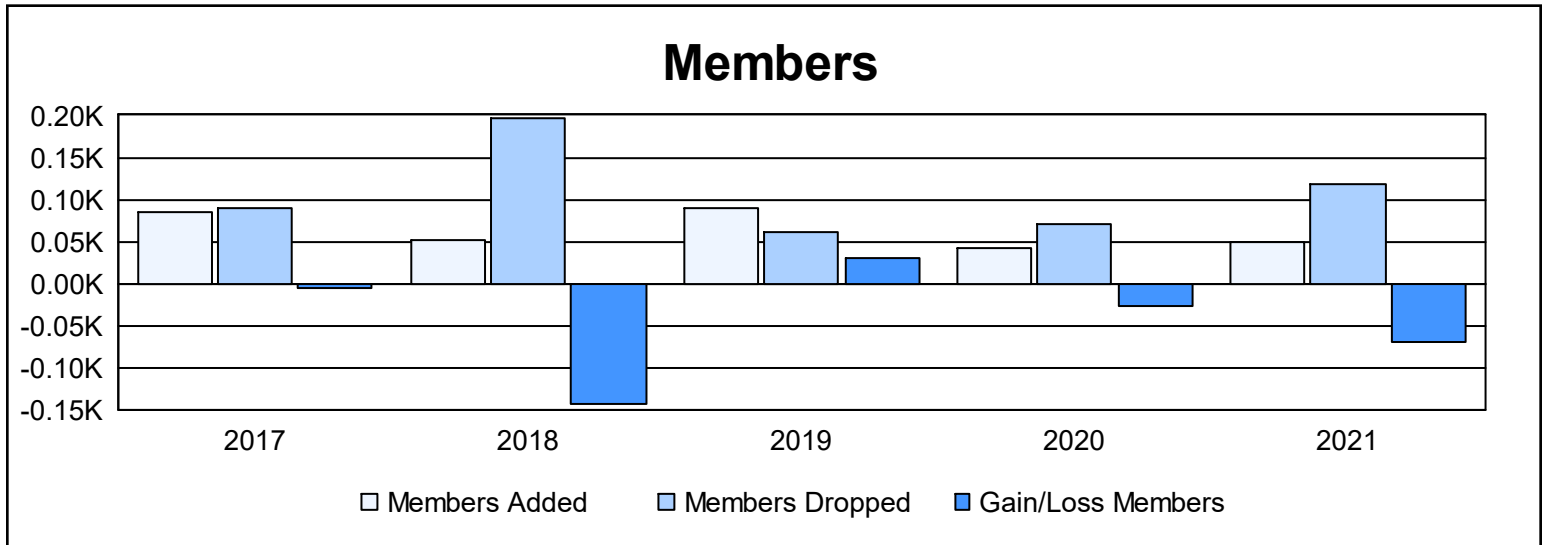

Year	New Clubs	Dropped Clubs	Gain/ Loss Clubs	New Members	Charter Members	Reinstate Members	Transfer Members	Total Member Added	Total Members Dropped	Gain/ Loss Members
2016-2017	0	1	-1	76	0	7	1	84	90	-6
2017-2018	0	5	-5	50	0	2	0	52	196	-144
2018-2019	0	0	0	68	0	20	2	90	60	30
2019-2020	0	0	0	37	0	4	1	42	70	-28
2020-2021	0	3	-3	25	0	25	0	50	119	-69
<b>Average</b>	<b>0</b>	<b>2</b>	<b>-2</b>	<b>51</b>	<b>0</b>	<b>12</b>	<b>1</b>	<b>64</b>	<b>107</b>	<b>-43</b>

### Membership Composition June 2021 Cumulative