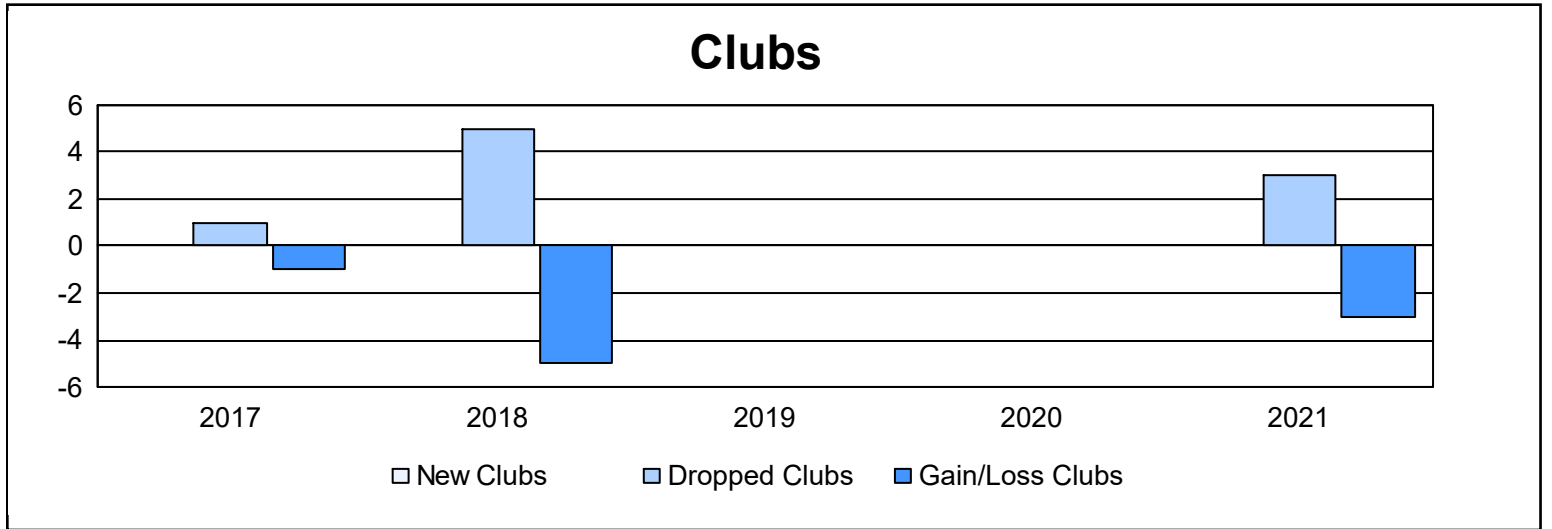

Year	New Clubs	Dropped Clubs	Gain/ Loss Clubs	New Members	Charter Members	Reinstate Members	Transfer Members	Total Member Added	Total Members Dropped	Gain/ Loss Members
2016-2017	0	1	-1	76	0	7	1	84	90	-6
2017-2018	0	5	-5	50	0	2	0	52	196	-144
2018-2019	0	0	0	68	0	20	2	90	60	30
2019-2020	0	0	0	37	0	4	1	42	70	-28
2020-2021	0	3	-3	25	0	25	0	50	119	-69
<b>Average</b>	<b>0</b>	<b>2</b>	<b>-2</b>	<b>51</b>	<b>0</b>	<b>12</b>	<b>1</b>	<b>64</b>	<b>107</b>	<b>-43</b>

### Membership Composition June 2021 Cumulative