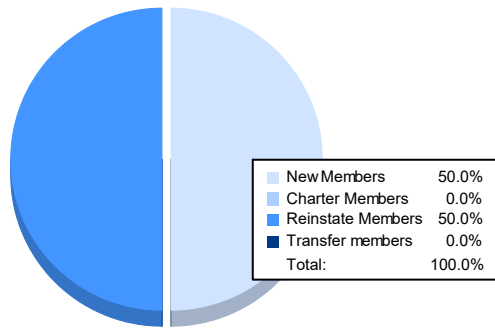

Year	New Clubs	Dropped Clubs	Gain/ Loss Clubs	New Members	Charter Members	Reinstate Members	Transfer Members	Total Member Added	Total Members Dropped	Gain/ Loss Members
2016-2017	0	1	-1	76	0	7	1	84	90	-6
2017-2018	0	5	-5	50	0	2	0	52	196	-144
2018-2019	0	0	0	68	0	20	2	90	60	30
2019-2020	0	0	0	37	0	4	1	42	70	-28
2020-2021	0	3	-3	25	0	25	0	50	119	-69
<b>Average</b>	<b>0</b>	<b>2</b>	<b>-2</b>	<b>51</b>	<b>0</b>	<b>12</b>	<b>1</b>	<b>64</b>	<b>107</b>	<b>-43</b>

### Membership Composition June 2021 Cumulative